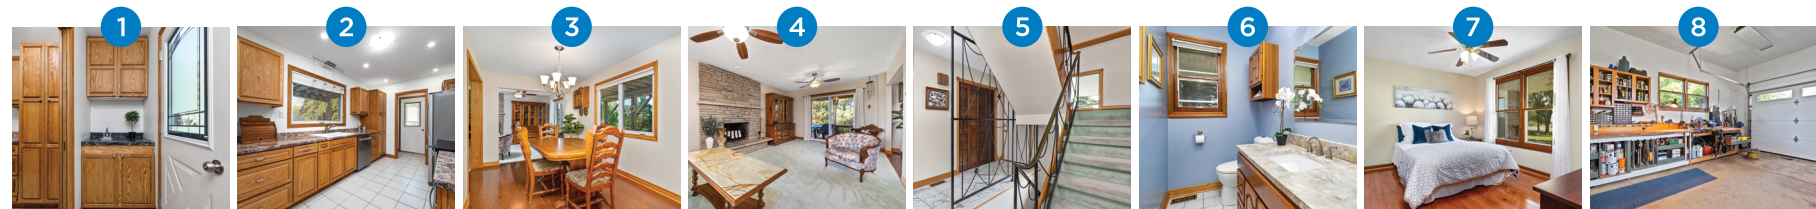

Floor Plans

7 BLAKELY ROAD PRINCE EDWARD COUNTY, ONTARIO

MAIN LEVEL: 918 SQ FT

GARAGE: 511 SQ FT

NOTE: Measurements & area are approximate. Provided as guideline only.

7 BLAKELY ROAD

PRINCE EDWARD COUNTY, ONTARIO