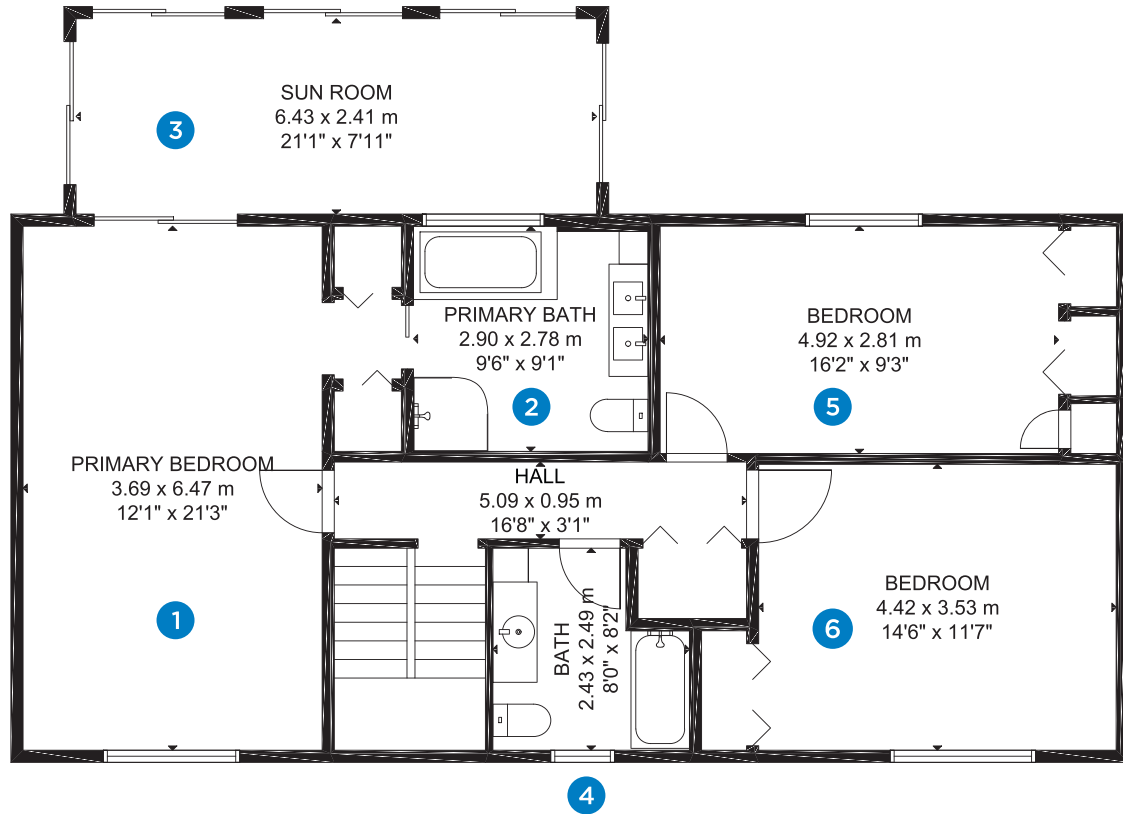

Floor Plans

7 BLAKELY ROAD PRINCE EDWARD COUNTY, ONTARIO

MAIN LEVEL: 918 SQ FT

GARAGE: 511 SQ FT

NOTE: Measurements & area are approximate. Provided as guideline only.

7 BLAKELY ROAD

PRINCE EDWARD COUNTY, ONTARIO

NOTE: Measurements & area are approximate. Provided as guideline only.