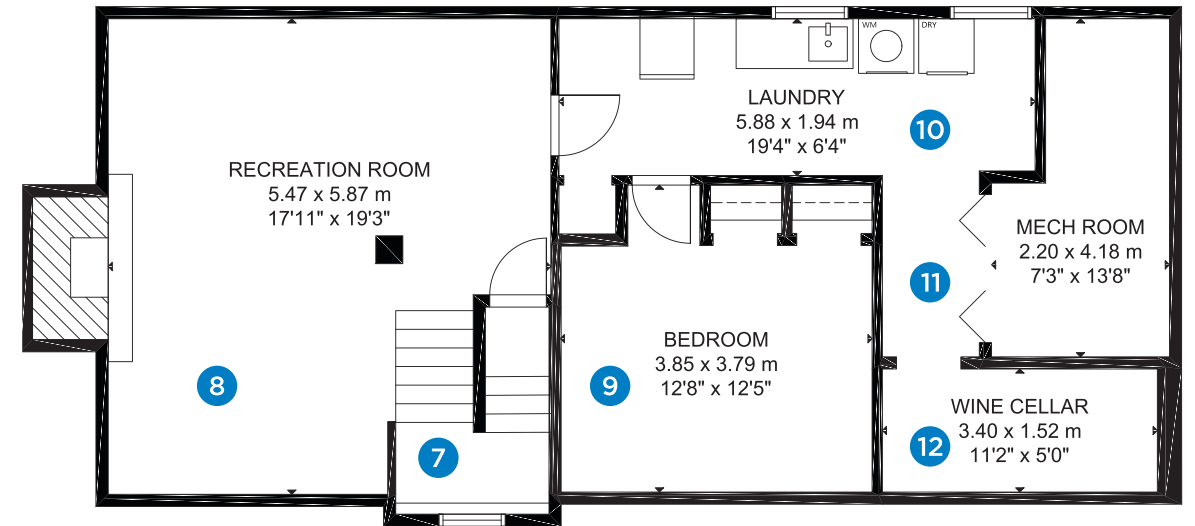

Floor Plans

7 BLAKELY ROAD PRINCE EDWARD COUNTY, ONTARIO

MAIN LEVEL: 918 SQ FT

GARAGE: 511 SQ FT

NOTE: Measurements & area are approximate. Provided as guideline only.

7 BLAKELY ROAD

PRINCE EDWARD COUNTY, ONTARIO

NOTE: Measurements & area are approximate. Provided as guideline only.