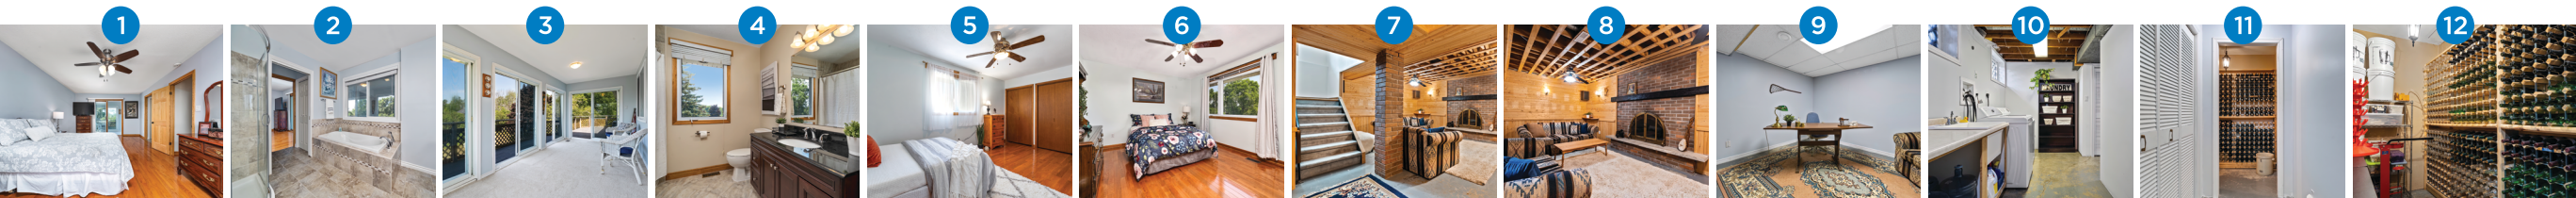

Floor Plans

7 BLAKELY ROAD PRINCE EDWARD COUNTY, ONTARIO

MAIN LEVEL: 918 SQ FT

GARAGE: 511 SQ FT

NOTE: Measurements & area are approximate. Provided as guideline only.

7 BLAKELY ROAD

PRINCE EDWARD COUNTY, ONTARIO