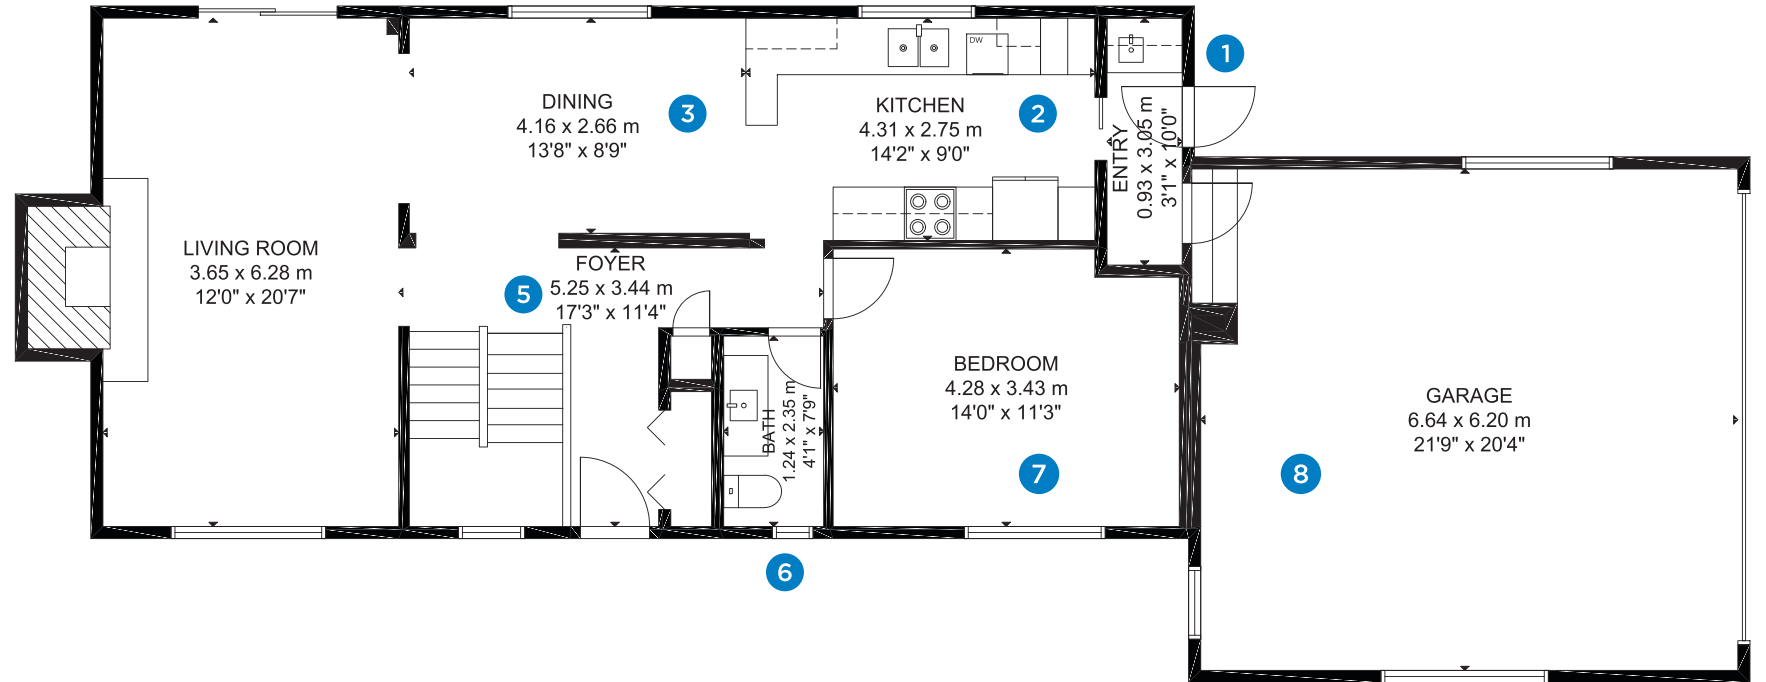

Floor Plans

7 BLAKELY ROAD PRINCE EDWARD COUNTY, ONTARIO

MAIN LEVEL: 918 SQ FT

GARAGE: 511 SQ FT

NOTE: Measurements & area are approximate. Provided as guideline only.

7 BLAKELY ROAD

PRINCE EDWARD COUNTY, ONTARIO

NOTE: Measurements & area are approximate. Provided as guideline only.