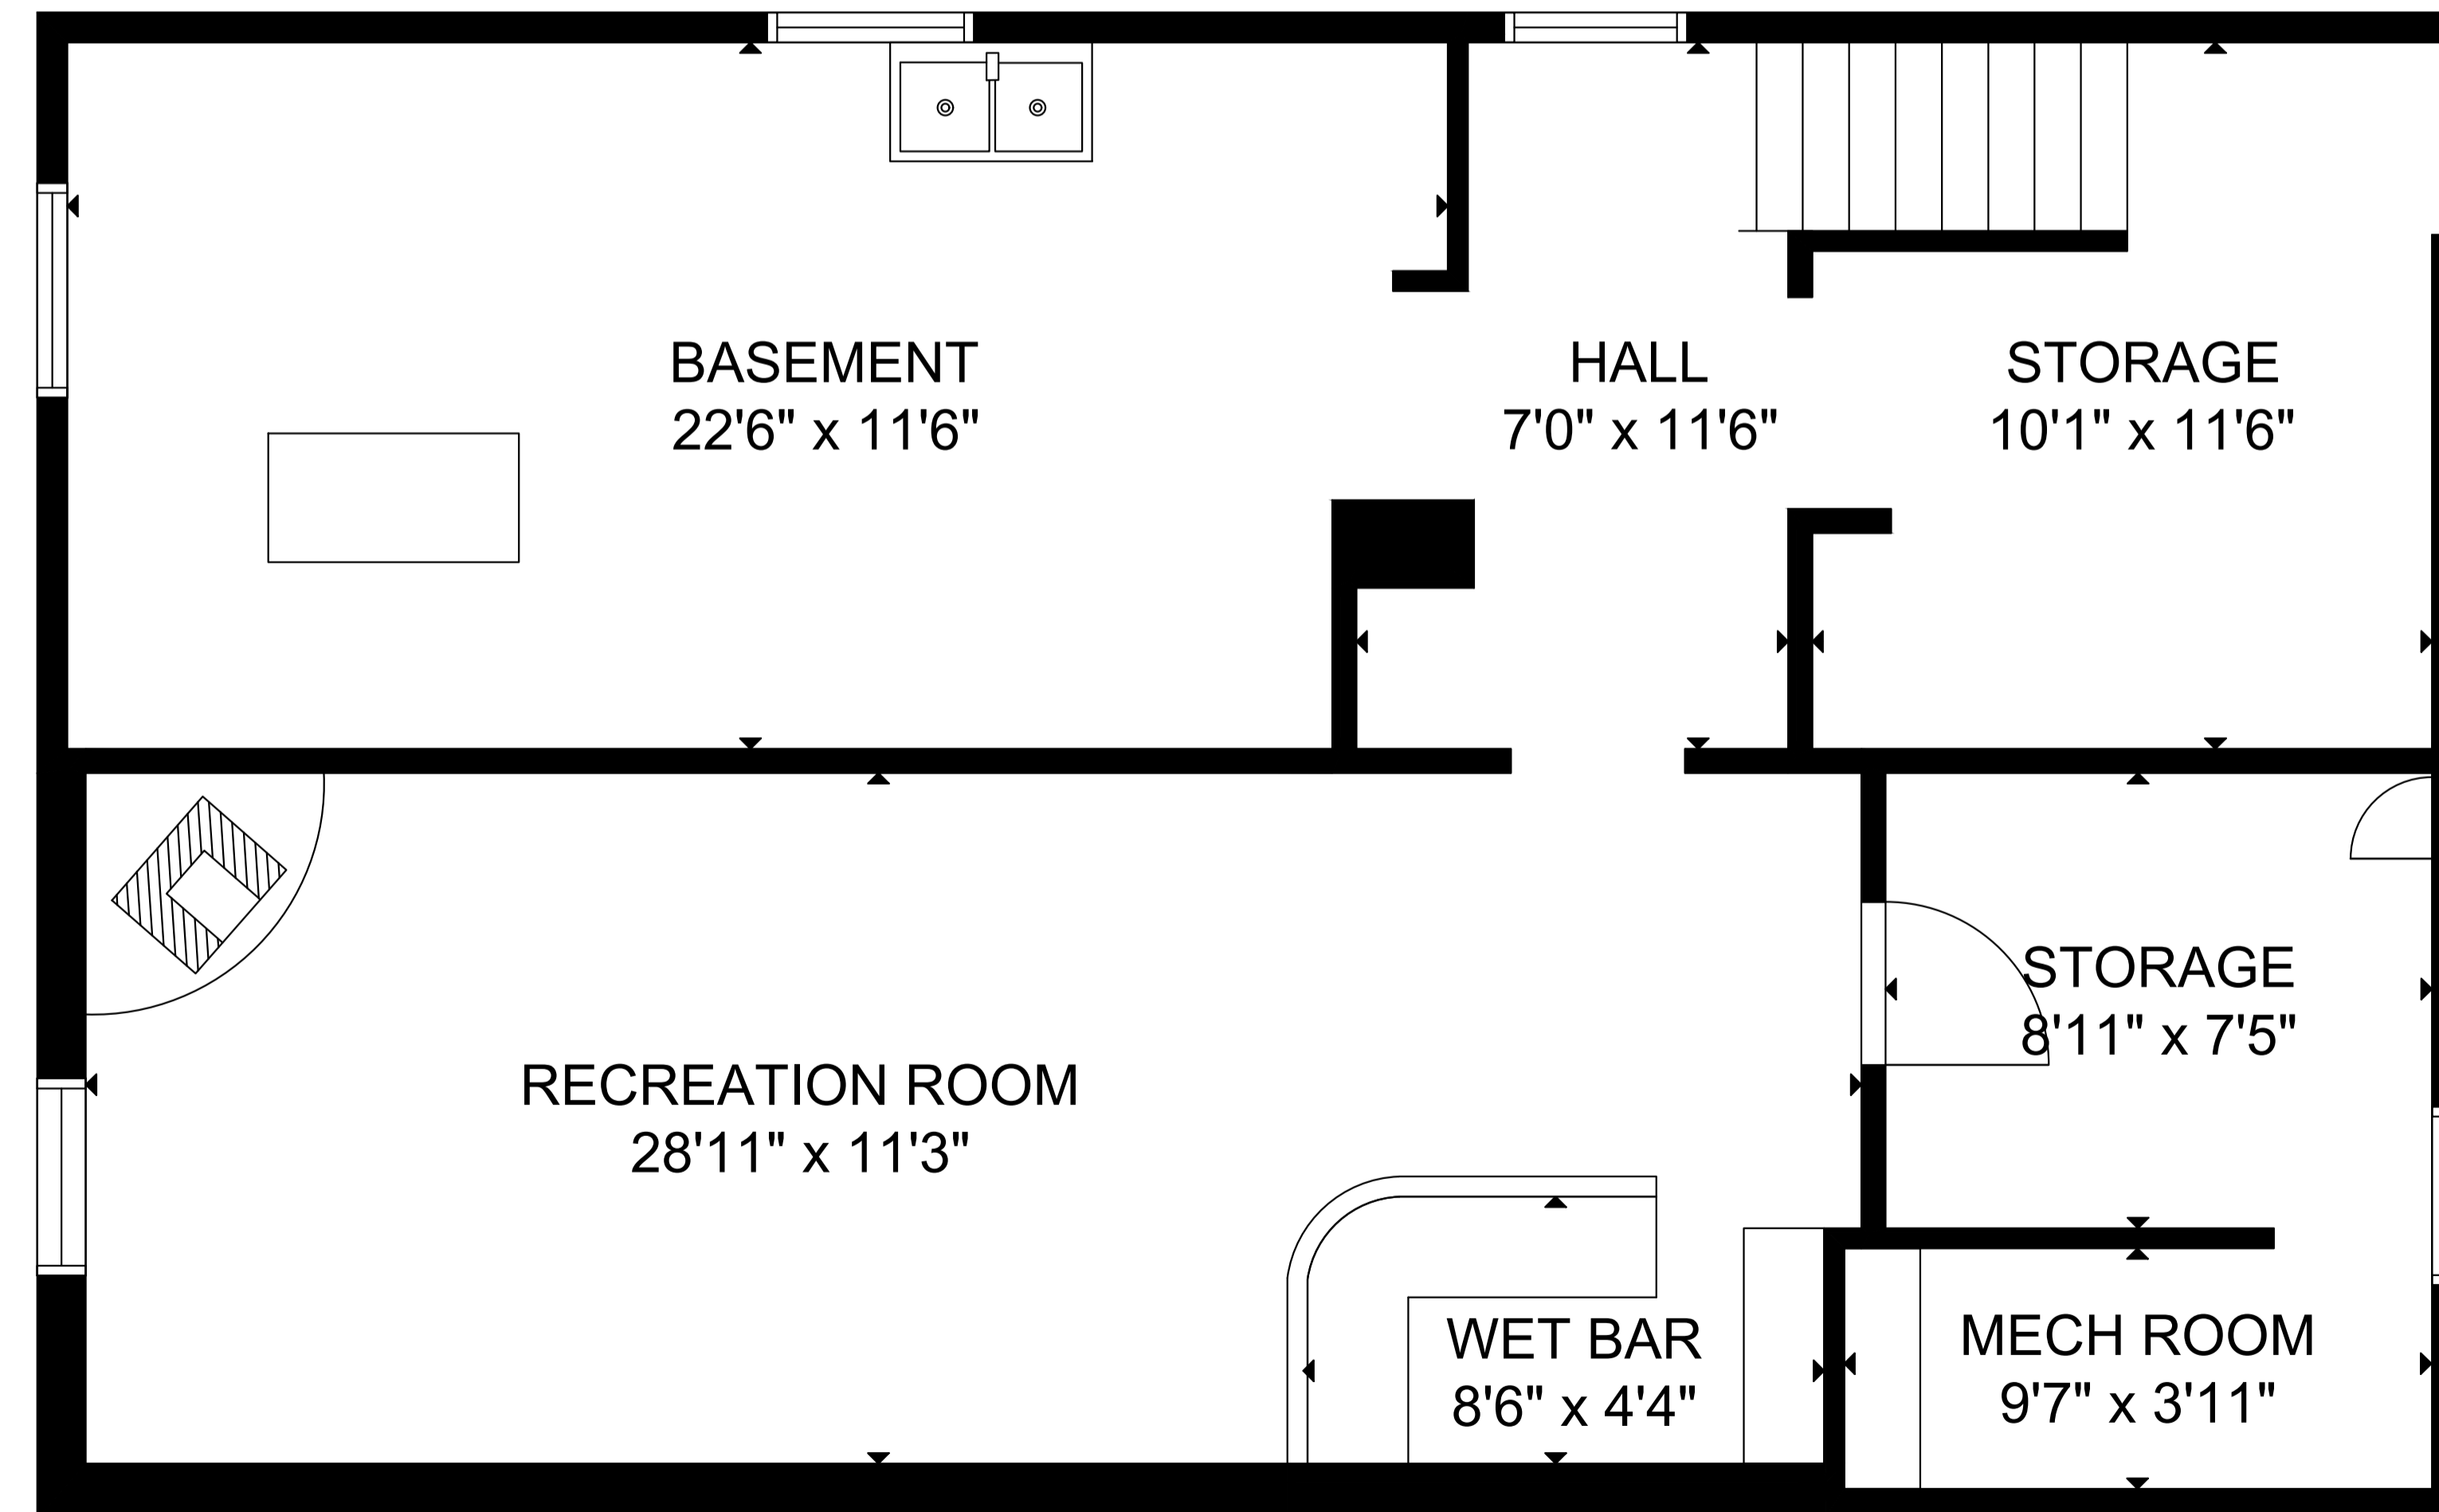

FLOOR 2

FLOOR 1

GROSS INTERNAL AREA
 TOTAL: 1,785 sq ft
 FLOOR 1: 892 sq ft, FLOOR 2: 893 sq ft
 EXCLUDED AREA: GARAGE: 438 sq ft
 SIZE AND DIMENSIONS ARE APPROXIMATE, ACTUAL MAY VARY.